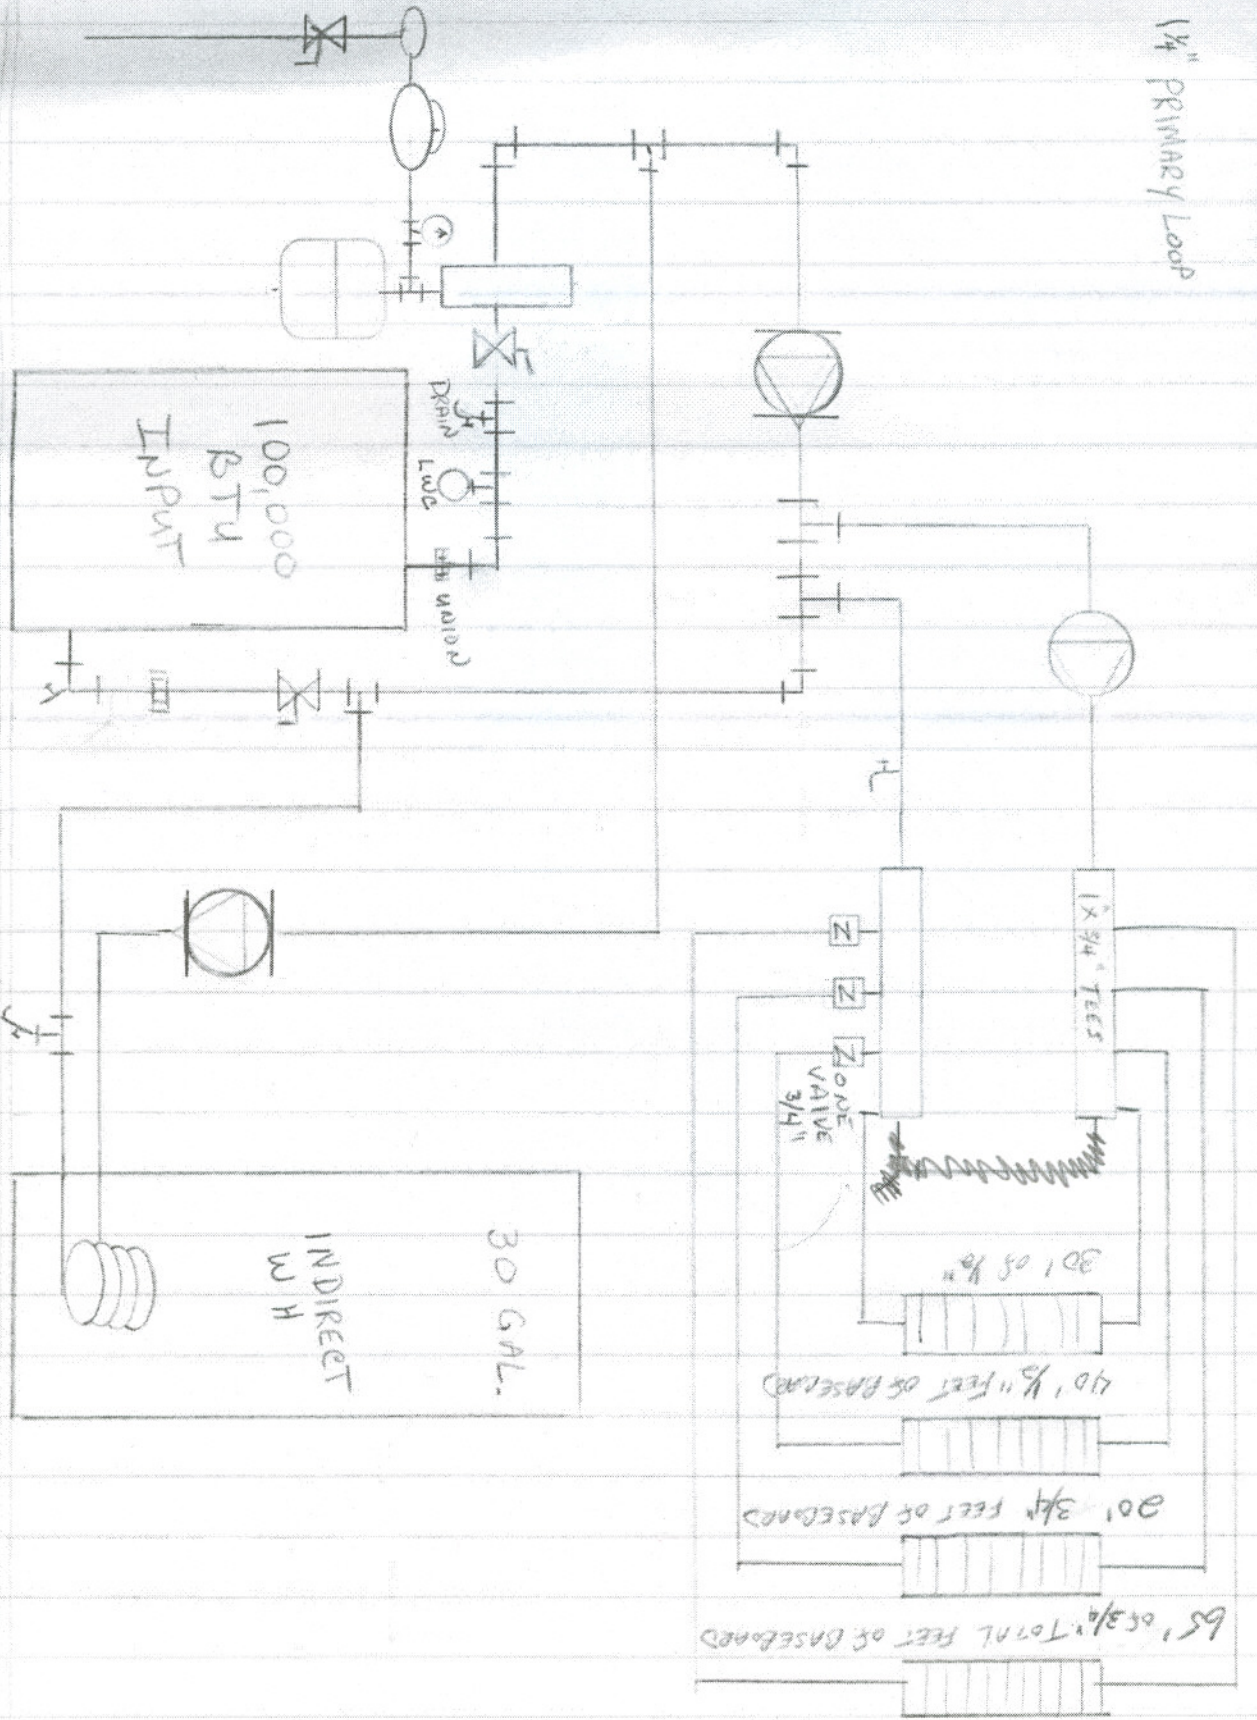

1/4" PRIMARY LOOP

LONGEST LOOP 180 FEET